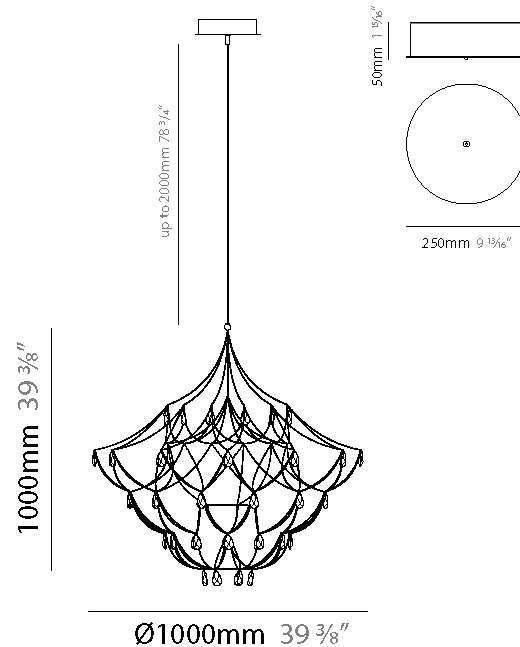

PROJECT	_____
TYPE	_____
SPECIFIER	_____
QUANTITY	_____
DATE	_____

CRYSTAL GALAXY SUSPENSION

D101398-

base number	LED Dimming	Color Temperature	Finish Options

1. To build a product code in our configurator select the specify button on the base model # product page
2. To build a manual product code on this datasheet choose from the options listed below in blue font and add the suffix to the base model #

GENERAL

Series: Crystal Galaxy
Brand: Quasar
Division: Design
Mounting Type: Suspension
Mounting Location: Ceiling
Subcategory: Ambient

PHYSICAL

Shape: Abstract
Diameter (mm): 1000
Diameter (in): 39 3/8"
Height (mm): 1000
Height (in): 39 3/8"
Max. Overall Height (mm): 2000
Max. Overall Height (in): 78 3/4"
Light Distribution: Omnidirectional
Fixture Finish: NIC / BRA / BBR
Fixture Material: Metal
Upon Request: Custom Sizes

ELECTRICAL

Number of Lamps: 75 + 1
Lamp Type: LED Retrofit
Input Wattage (W): 31.75
Bulb Included: Bulb Included
Max. Wattage Per Lamp (W): 0.33 + 7
Lamp Base: E10 + GU10
Dimming: 0-10V Dimming / Phase Dimming (120Vac Only)
Driver Included: Yes
Driver Location: Integrated
Driver Type: Constant Voltage - Universal
Driver Class: Class 2
Input Voltage (V): 120 - 277
Output Voltage (V): 12
Lamp Voltage (V): 12

LED

Color Temperature (*K): 2600 / 3000 / 3500
CRI: >90 CRI
Lamp Life (hrs): 50000

OPTICAL

RATINGS AND CERTIFICATIONS

Certified By: Certified for North American Standards
IP rating: IP20