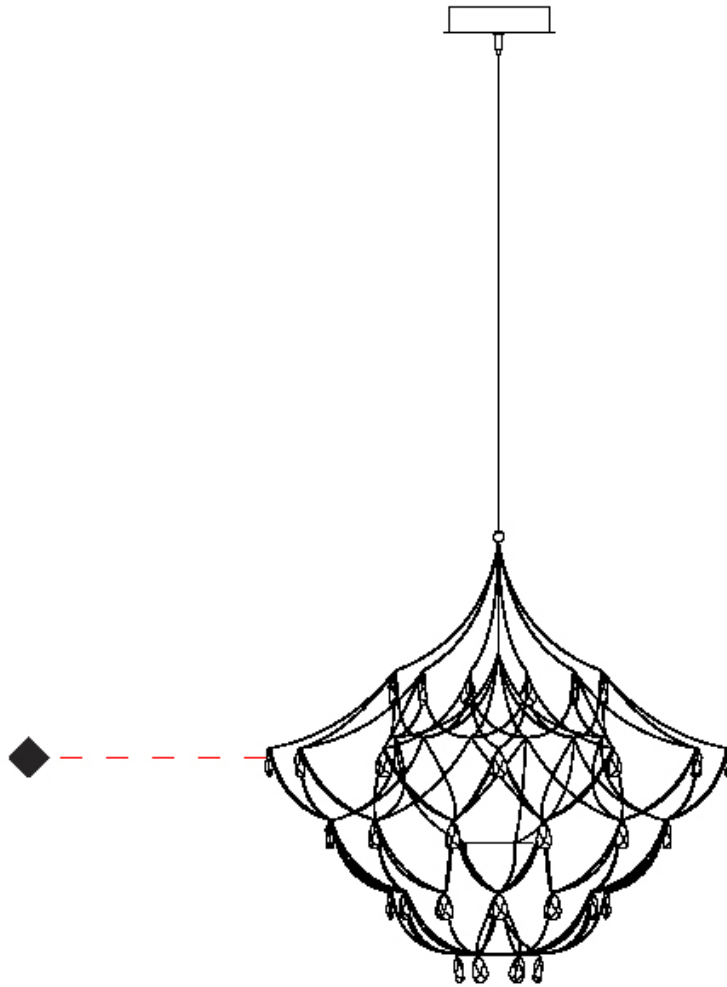

CRYSTAL GALAXY SUSPENSION

D101394-

PROJECT

TYPE

SPECIFIER

QUANTITY

DATE

D